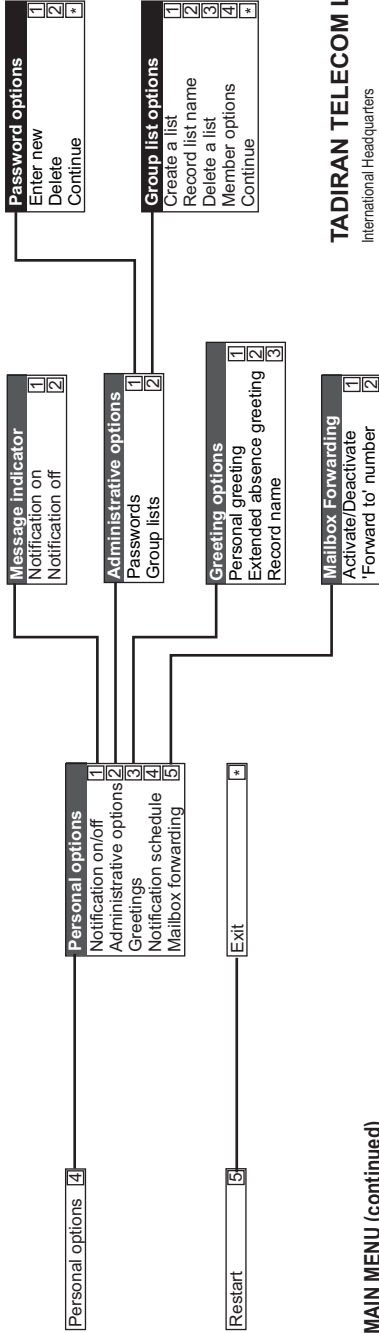

MAIN MENU (continued)

TADIRAN TELECOM LTD.

International Headquarters
Tadiran Telecom Ltd.
18 Hasivim Street P.O.Box 7607
Petach Tikva 49170 Israel
Tel. +972-3-9262000, Fax. +972-3-9262310

USA Headquarters
Tadiran Telecom, Inc.
4 Tri Harbor Court
Port Washington, NY 11050
Tel. +1-516-632-7200, Fax. +1-516-632-7210
<http://www.tadirantele.com>

FRONT COVER

5.1 cm

BACK COVER

25.4 cm

8.9 cm