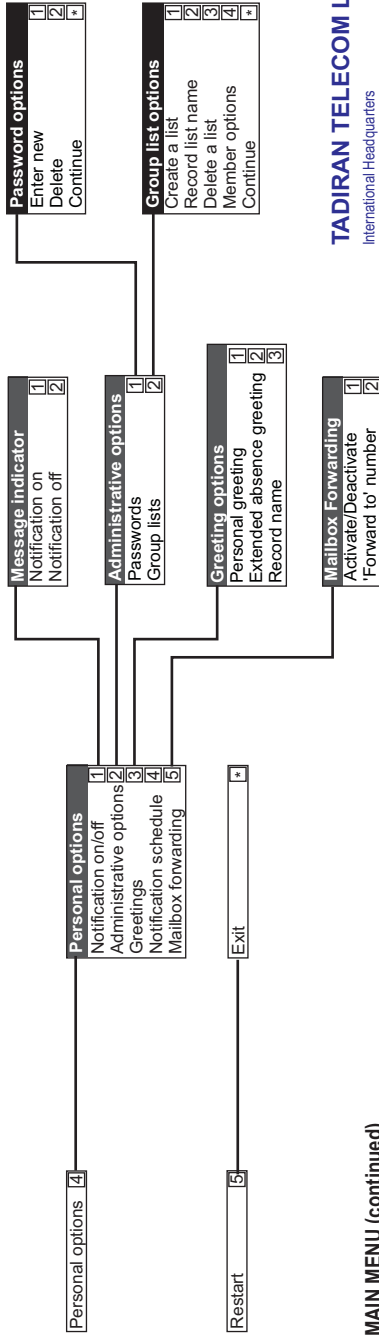

Coral SeaMail

Quick Reference Card
for CO MESSAGING

(Version 15.8)

Creating a new world of Opportunities

TADIRAN TELECOM LTD.

International Headquarters
Tadiran Telecom, Ltd.
18 Hasivim Street P.O.Box 7607
Petach Tikva 49170 Israel
Tel. +972-3-9262000, Fax. +972-3-9262310

USA Headquarters
Tadiran Telecom, Inc.
4 Tri Harbor Court
Port Washington, NY 11050
Tel. +1-516-632-7200, Fax. +1-516-632-7210
<http://www.tadirantele.com>

FRONT COVER

5.1 cm

BACK COVER

25.4 cm

8.9 cm

MAIN MENU (continued)